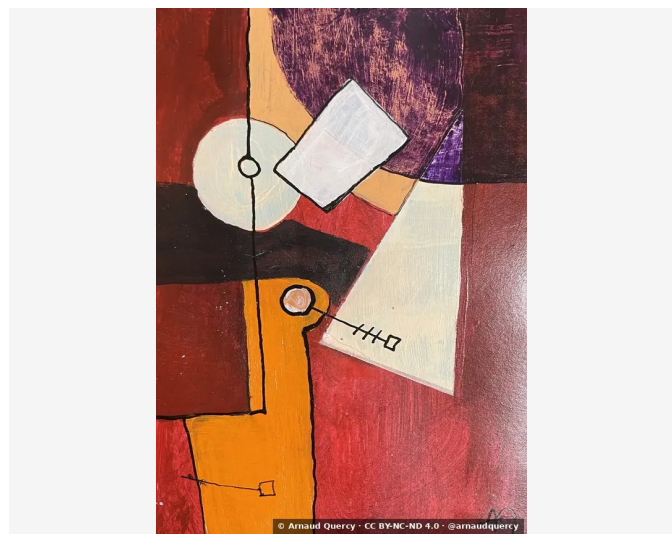

Nanopublication – Digital Image Documentation – aqc0518_img_full_2258x3236_webp

by Arnaud Quercy · Promenade aux jardins du Luxembourg -variations d'été - Variation 2 · 2024

**CLAIM 1: DIGITAL IMAGE DOCUMENTATION -
AQC0518_IMG_FULL_2258X3236_WEBP**

The artwork Promenade aux jardins du Luxembourg -variations d'été - Variation 2 (AQC0518) ^[1] by Arnaud Quercy ^[2] is documented via digital image asset aqc0518_img_full_2258x3236_webp. Following MMIDS-DIG-2025 standards ^[3]: 2258x3236 px resolution, WebP format, 572748 bytes, SHA-256: